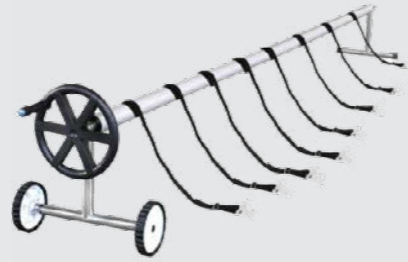

جمع‌کننده‌ی روکش استخر KOKIDO

Round Profile T-shaped Stainless Steel Cover Reel Plus Tube Sets (K470/80mm+465BX)

For pools up to 5m / 18ft
Set of 3 x 215cm, Ø80mm tubes in aluminum
Cover reel frame in steel