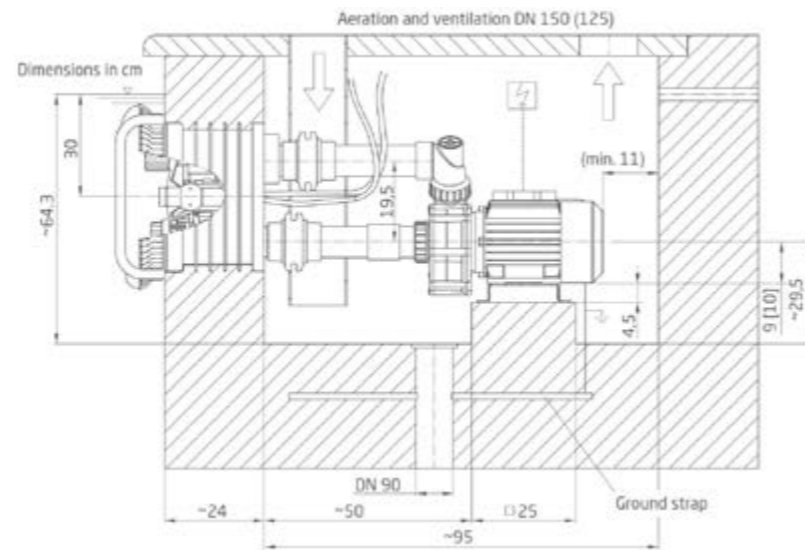

SPECK Built-In Counter Current Units

پکیج کامل اندلس پول توکار SPECK آلمان

The most powerful submerged counter swim units that are installed into the wall of concrete pools during swimming pool construction.

Features of BADU Primavera Deluxe Counter Swim Unit

- Housing made of ABS with stainless steel cover
- UV, scratch, and stain resistant
- Equipped with SPECK 2.6-kW jet pump
- Suction/pressure connections made of UPVC
- Shut-off valve and fittings made of UPVC
- 3-year Mirab Arian guarantee and 10-year after-sales services

پکیج کامل اندلس پول توکار سری BADU Primavera Deluxe کمپانی SPECK آلمان با طراحی منحصر به فرد جهت نصب در دیواره‌ی استخرهای بتنی مورد استفاده قرار می‌گیرد.

ویژگی‌های پکیج کامل اندلس پول سری BADU Primavera Deluxe

- ساخته شده از متریال ABS با روکشی از جنس استنلس استیل
- کیفیت فوق‌العاده، آنتی UV و ضدخش
- مجهز به پمپ جت قدرتمند SPECK با توان ۲٫۶ کیلووات
- اتصال مکش و دهش پمپ از جنس UPVC
- مجهز به شیر تویی و اتصالات از جنس UPVC
- ۳ سال گارانتی و ۱۰ سال خدمات پس از فروش میراب آرین

Model	توان Power		فاز Phase	فشار نازل Flow Pressure at Nozzle(bar)	سرعت خروجی آب Flow Velocity from the Nozzle(m/s)	زاویه چرخش نازل Multi Directional Swivel Nozzle (Degree)
	HP	kW				
Primavera Deluxe	3.4	2.6	3	1	1.1	60

SPECK Wall-Mounted Counter Current Units

پکیج کامل اندلس پول روکار SPECK آلمان

High performance overhung counter swim unit with high gloss finish and LED lighting for different types of pool (concrete, fiberglass, and vinyl-liner).

Features of BADUJET Riva Counter Swim Unit

- Wall hanging design for new construction or retrofit
- Housing made of ABS, resistant to UV, scratch, and stain
- Equipped with SPECK 2.6-kW jet pump
- Fitted with integrated LED light
- Easy installation and transfer
- 3-year Mirab Arian guarantee and 10-year after-sales services

پکیج کامل اندلس پول روکار سری BADUJET Riva کمپانی SPECK آلمان با طراحی منحصر به فرد در انواع استخرها با سازه‌های مختلف (بتنی، فایبرگلاس، شیشه‌ای، وینیلی) مورد استفاده قرار می‌گیرد.

ویژگی‌های پکیج کامل اندلس پول سری BADUJET Riva

- قابل استفاده در انواع استخرها با سازه‌های مختلف به صورت روکار
- تولید شده از متریال ABS با کیفیت فوق‌العاده، آنتی UV و ضدخش
- مجهز به پمپ جت قدرتمند SPECK با توان ۲٫۶ کیلووات
- دارای چراغ‌های LED بر روی نازل
- حمل و نصب آسان
- ۳ سال گارانتی و ۱۰ سال خدمات پس از فروش میراب آرین